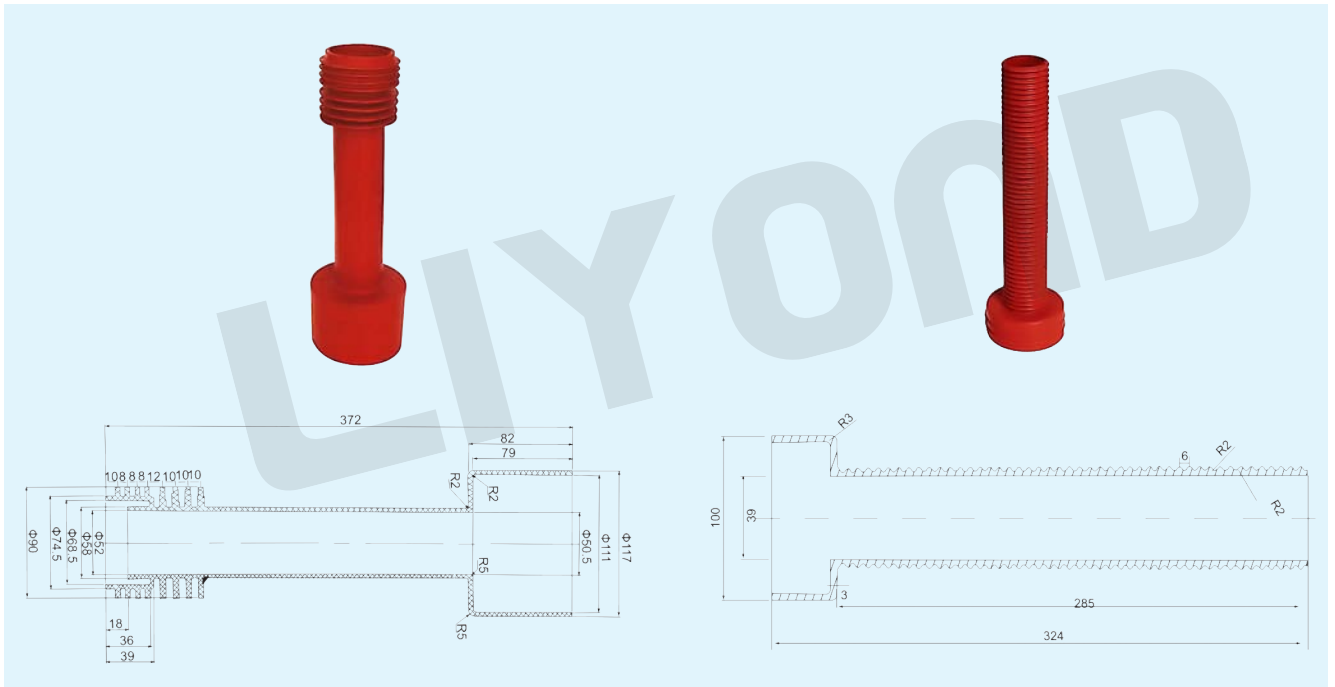

CONTACT ARM BUSHING SERIES

Model No.:LYC157
Name:VSE-24/ ϕ 50x372 Contact arm bushing (Fixed type)

Model No.:LYC158
Name:PT-12/ ϕ 39x324 Contact arm bushing (Fixed type)

Model No.:LYC159
Name:TG5-12/ ϕ 46x250(290) Contact arm bushing

Model No.:LYC160
Name:TG5-12/ ϕ 51x250(290) Contact arm bushing

12KV INSULATED CYLINDER SERIES

Model No.:LYC161
Name:VS1-12/3150A Insulated cylinder

12KV INSULATED CYLINDER SERIES

Model No.:LYC162
Name:VS1-12/630-1250A Insulated cylinder

Model No.:LYC163
Name:VS1-12/630-1600A Insulated cylinder