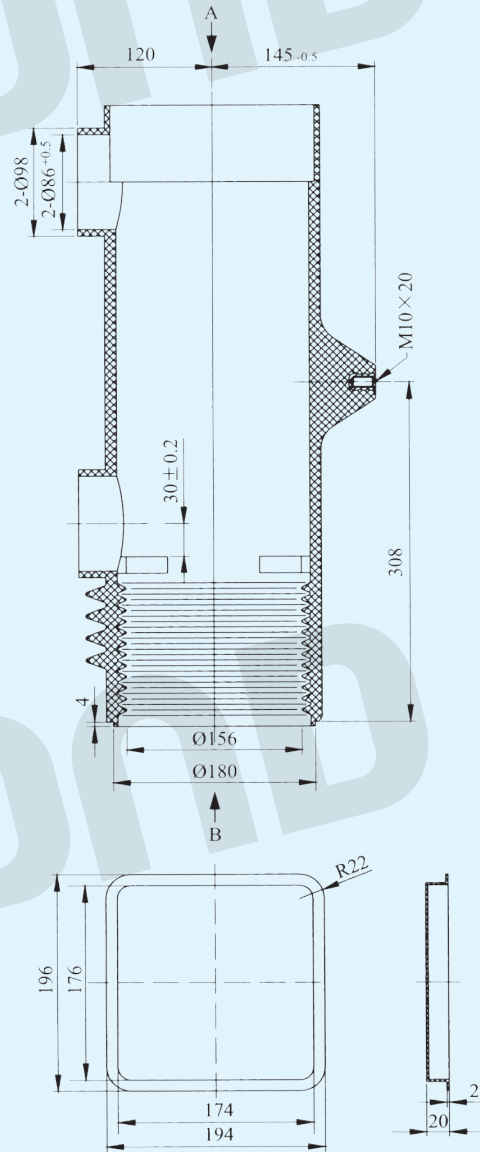

CONTACT ARM BUSHING SERIES

Model No.:LYC157
Name:VSE-24/ ϕ 50x372 Contact arm bushing (Fixed type)

Model No.:LYC158
Name:PT-12/ ϕ 39x324 Contact arm bushing (Fixed type)

Model No.:LYC159
Name:TG5-12/ ϕ 46x250(290) Contact arm bushing

Model No.:LYC160
Name:TG5-12/ ϕ 51x250(290) Contact arm bushing

12KV INSULATED CYLINDER SERIES

Model No.:LYC161
Name:VS1-12/3150A Insulated cylinder

12KV INSULATED CYLINDER SERIES

Model No.:LYC162
Name:VS1-12/630-1250A Insulated cylinder

Model No.:LYC163
Name:VS1-12/630-1600A Insulated cylinder