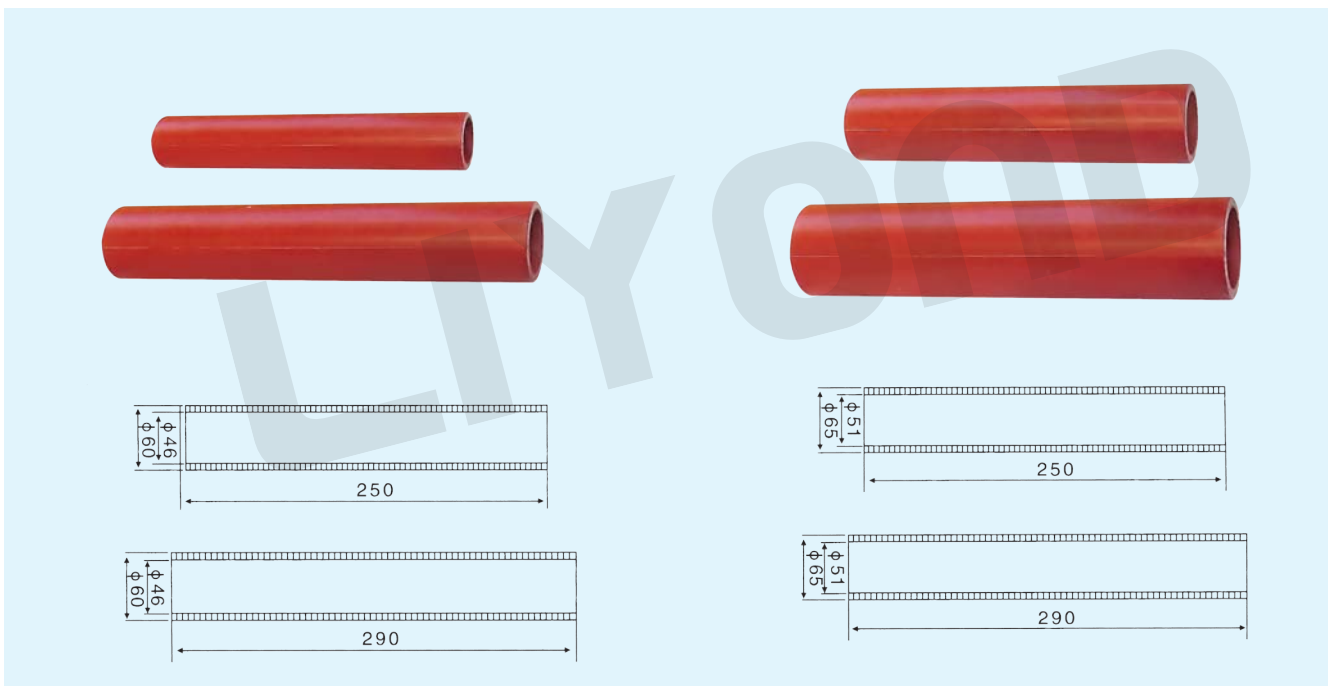

CONTACT ARM BUSHING SERIES

Model No.:LYC157
Name:VSE-24/ ϕ 50x372 Contact arm bushing (Fixed type)

Model No.:LYC158
Name:PT-12/ ϕ 39x324 Contact arm bushing (Fixed type)

Model No.:LYC159
Name:TG5-12/ ϕ 46x250(290) Contact arm bushing

Model No.:LYC160
Name:TG5-12/ ϕ 51x250(290) Contact arm bushing

12KV INSULATED CYLINDER SERIES

Model No.:LYC161
Name:VS1-12/3150A Insulated cylinder

12KV INSULATED CYLINDER SERIES

Model No.:LYC162
Name:VS1-12/630-1250A Insulated cylinder

Model No.:LYC163
Name:VS1-12/630-1600A Insulated cylinder