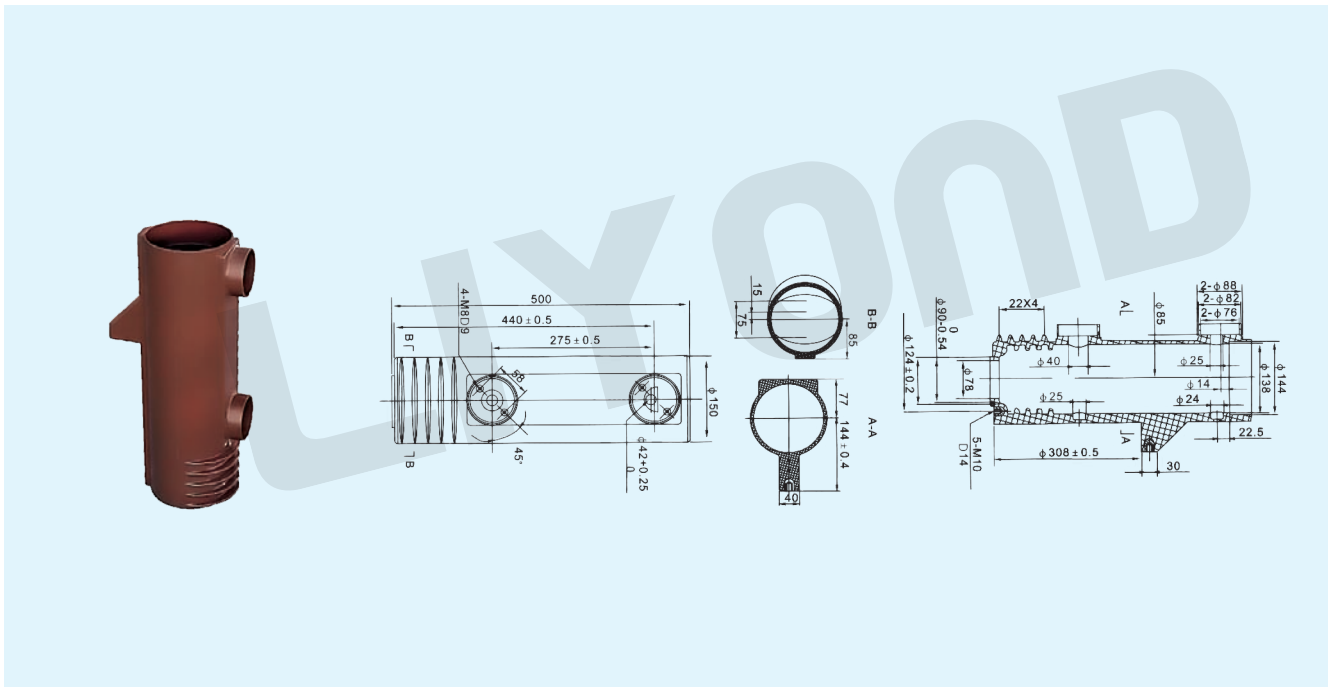

Model No.:LYC160
Name:TG5-12/ ϕ 51x250(290) Contact arm bushing

12KV INSULATED CYLINDER SERIES

Model No.:LYC161
Name:VS1-12/3150A Insulated cylinder

12KV INSULATED CYLINDER SERIES

Model No.:LYC162
Name:VS1-12/630-1250A Insulated cylinder

Model No.:LYC163
Name:VS1-12/630-1600A Insulated cylinder