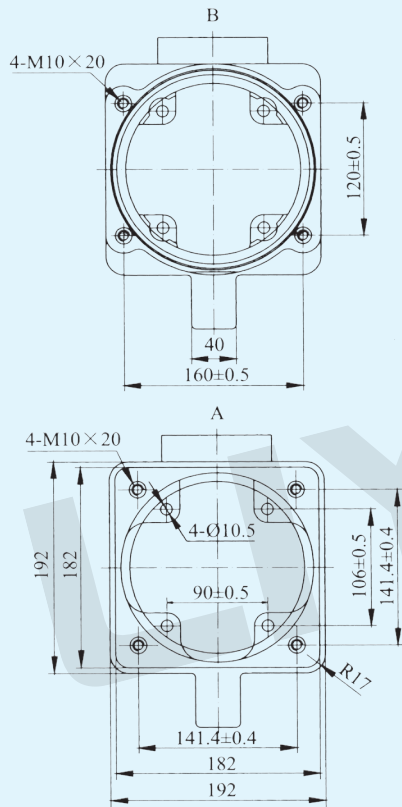

CONTACT ARM BUSHING SERIES

Model No.:LYC157
Name:VSE-24/ ϕ 50x372 Contact arm bushing (Fixed type)

Model No.:LYC158
Name:PT-12/ ϕ 39x324 Contact arm bushing (Fixed type)

Model No.:LYC159
Name:TG5-12/ ϕ 46x250(290) Contact arm bushing

Model No.:LYC160
Name:TG5-12/ ϕ 51x250(290) Contact arm bushing

12KV INSULATED CYLINDER SERIES

Model No.:LYC161
Name:VS1-12/3150A Insulated cylinder

12KV INSULATED CYLINDER SERIES

Model No.:LYC162
Name:VS1-12/630-1250A Insulated cylinder

Model No.:LYC163
Name:VS1-12/630-1600A Insulated cylinder