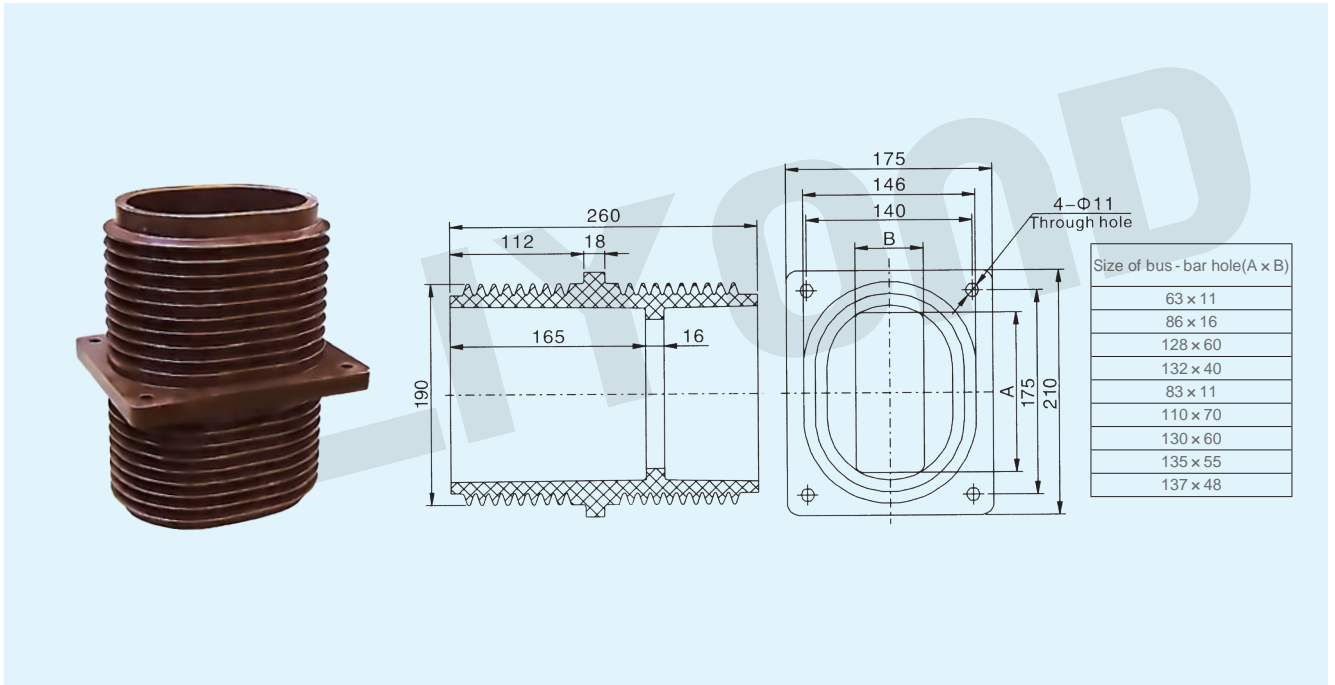

LIYOND

12KV BUSHING SERIES

Model No.:LYC148
Name: TG3-12/140x175x260 Bushing