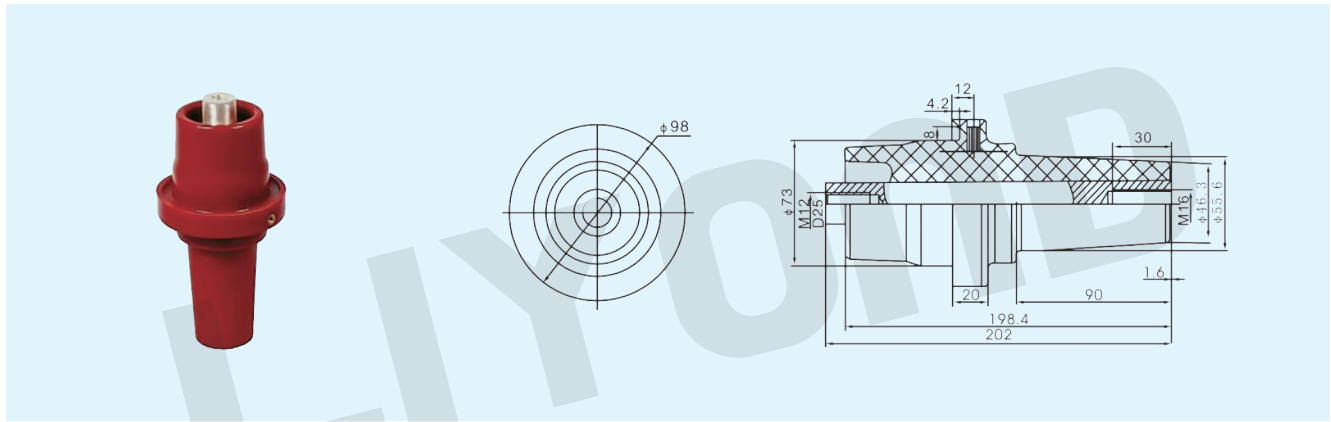

BUSHING SERIES

Model No.:LYC164
Name:SF6-12/202 Composite bushing(European type)