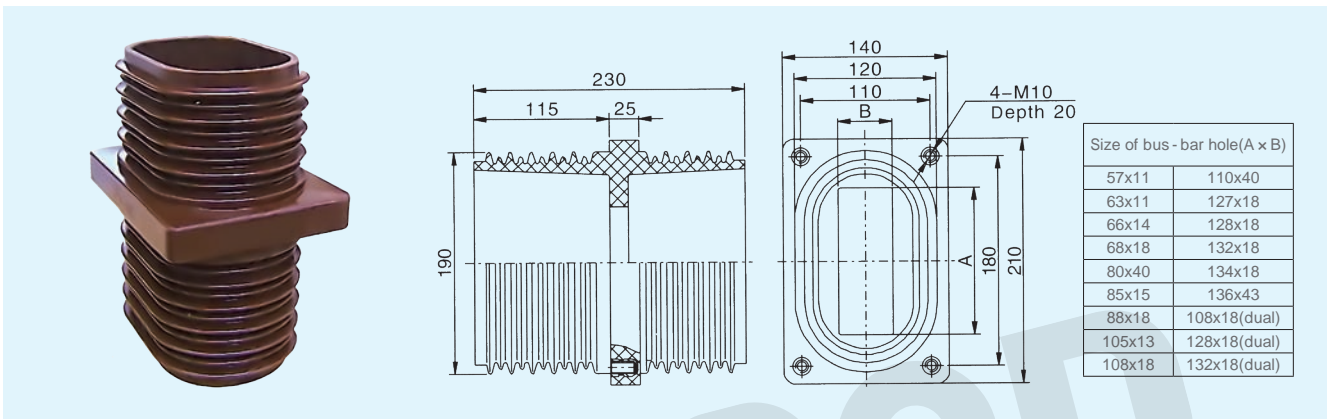

Model No.:LYC146
Name: TG3-12/110x180x230 Bushing