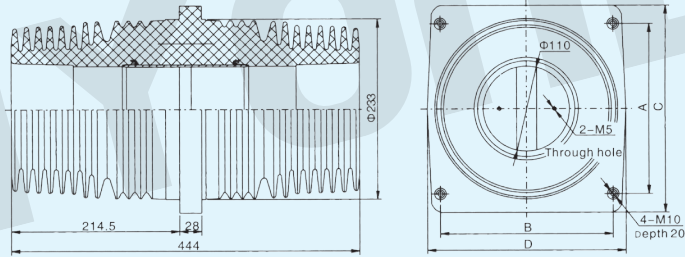

# 24KV BUSHING SERIES

Model No.:LYC150  
Name: TG3-24/162x162x280 Bushing

Model No.:LYC151  
Name: TG3-24/190x190x330 Bushing

Model No.:LYC152  
Name: TG3-24/175x255x218 Bushing

# 40.5KV BUSHING SERIES

Model No.:LYC153  
Name: TG3-40.5/AxBx444 Bushing

Installation hole size(A x B)	210 x 190	200 x 200	210 x 210	220 x 220
Outline Dimension(C x D)	268 x 252.8	250 x 250	250 x 250	260 x 260

Installation hole size (A x B)	
220 x 220	260 x 260