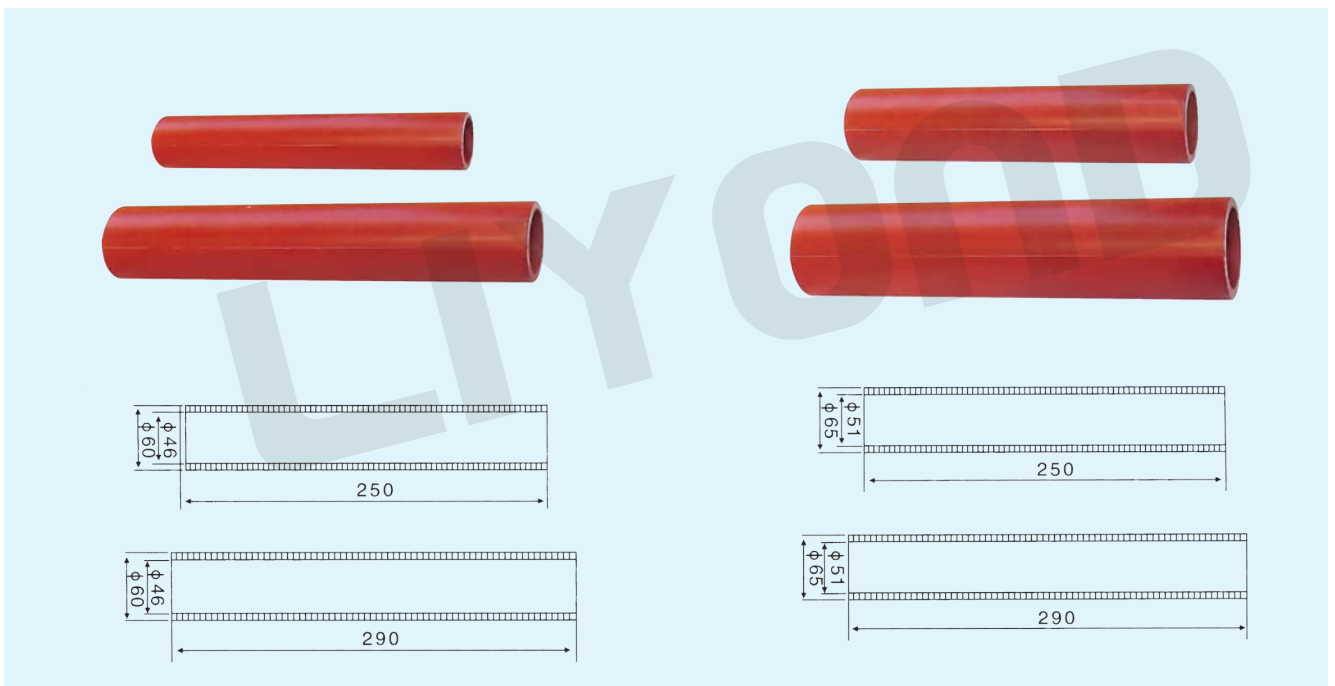

Model No.:LYC159
Name:TG5-12/ ϕ 46x250(290) Contact arm bushing

Model No.:LYC160
Name:TG5-12/ ϕ 51x250(290) Contact arm bushing