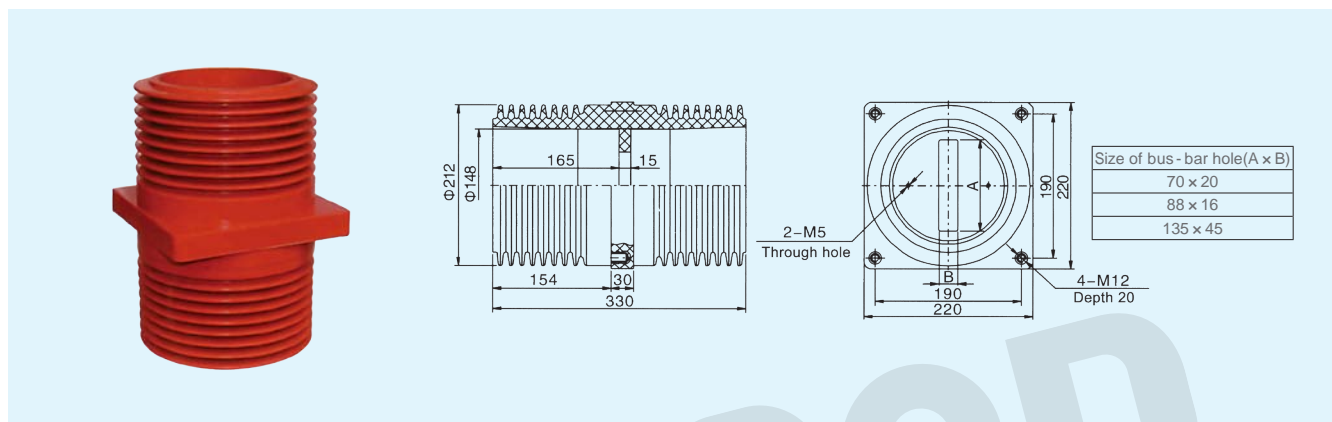

Model No.:LYC151
Name: TG3-24/190x190x330 Bushing