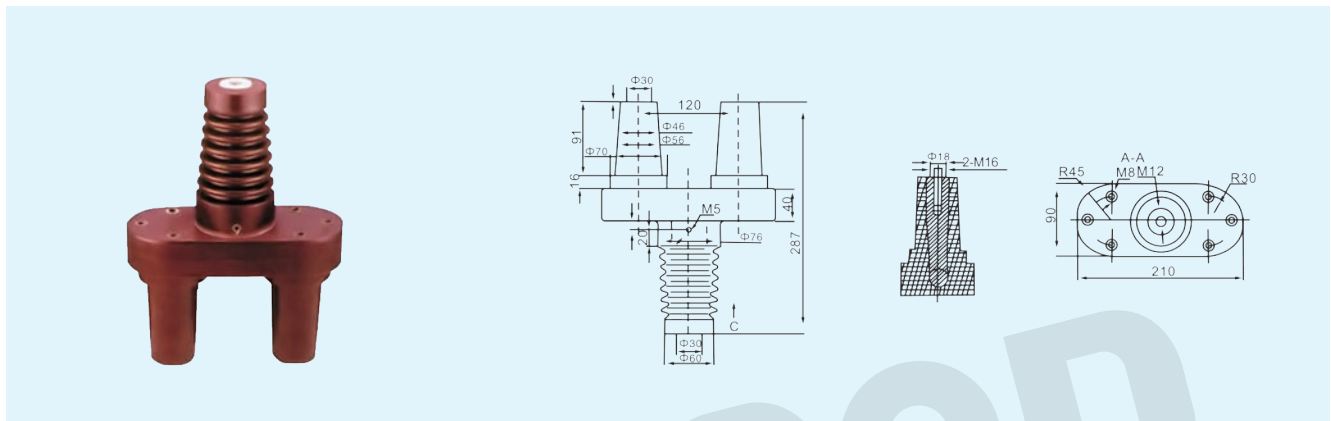

Model No.: LYC165
Name: HCA-12/287 Bushing