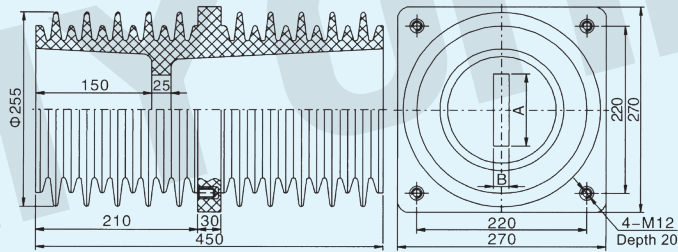

LIYOND 40.5KV BUSHING SERIES

Model No.:LYC155
Name:TG3-40.5/220x220x450 Bushing

Size of bus - bar hole(A x B)
63 x 13
70 x 16
72 x 18
90 x 18
90 x 20
90
108 x 18
110 x 18
110 x 25

Model No.:LYC156
Name:TG3-40.5/AxBx450 Bushing