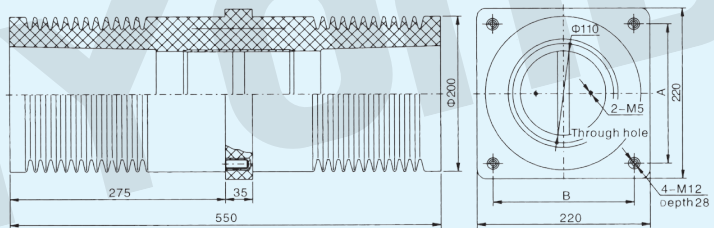

Installation hole size(A x B)	180 x 180