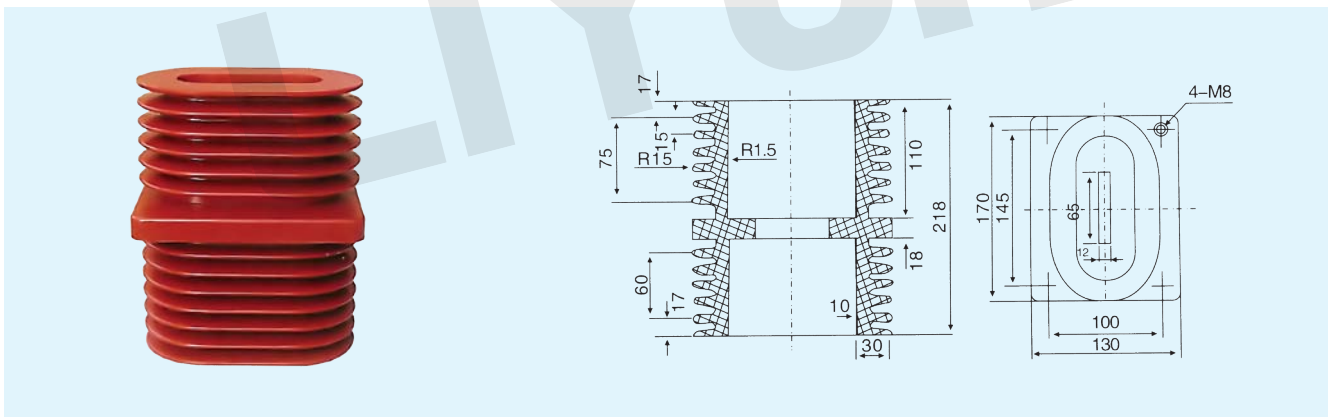

# 12KV BUSHING SERIES

Model No.:LYC142  
Name: TG3-12/90x142x250 Bushing

Model No.:LYC143  
Name: TG3-12/100x100x260 Bushing

Model No.:LYC144  
Name: TG3-12/100x145x218 Bushing

Installation hole size (A x B)	
220 x 220	260 x 260