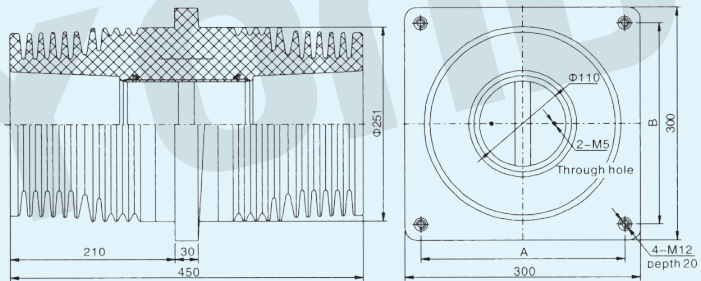

# 40.5KV BUSHING SERIES

Model No.:LYC153  
Name: TG3-40.5/AxBx444 Bushing

Installation hole size(A x B)	210 x 190	200 x 200	210 x 210	220 x 220
Outline Dimension(C x D)	268 x 252.8	250 x 250	250 x 250	260 x 260

Model No.:LYC154  
Name: TG3-40.5/AxBx550 Bushing

Installation hole size(A x B)	180 x 180
-------------------------------	-----------

Installation hole size (A x B)	
220 x 220	260 x 260