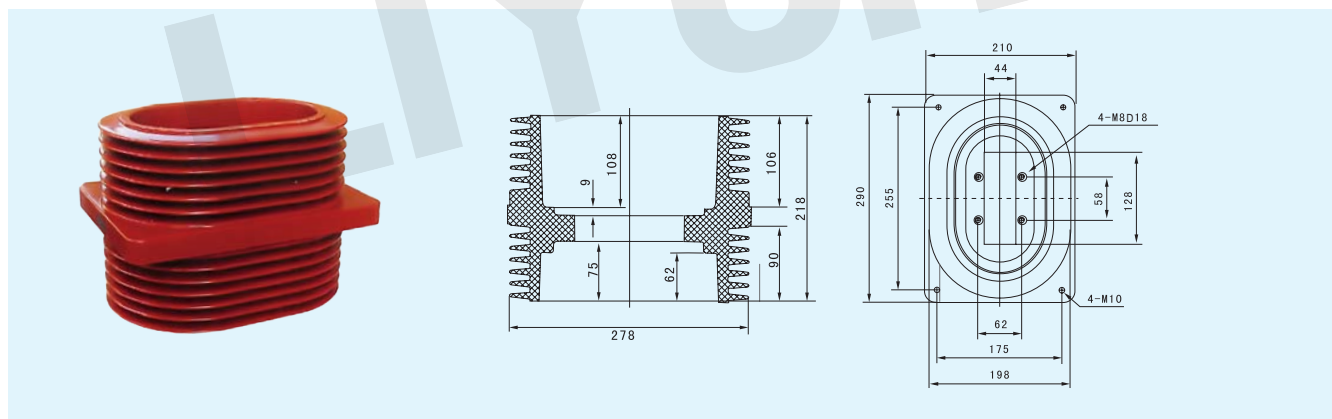

# 24KV BUSHING SERIES

Model No.:LYC150  
Name: TG3-24/162x162x280 Bushing

Model No.:LYC151  
Name: TG3-24/190x190x330 Bushing

Model No.:LYC152  
Name: TG3-24/175x255x218 Bushing

# 40.5KV BUSHING SERIES

Model No.:LYC153  
Name: TG3-40.5/AxBx444 Bushing

Installation hole size(A x B)	210 x 190	200 x 200	210 x 210	220 x 220
Outline Dimension(C x D)	268 x 252.8	250 x 250	250 x 250	260 x 260