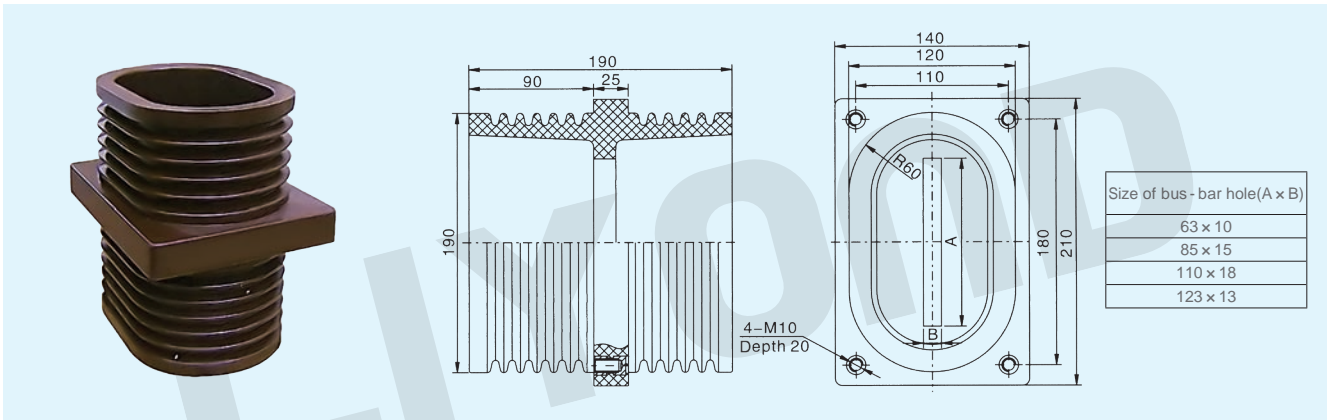

12KV BUSHING SERIES

Model No.:LYC145
Name: TG3-12/110x180x190 Bushing