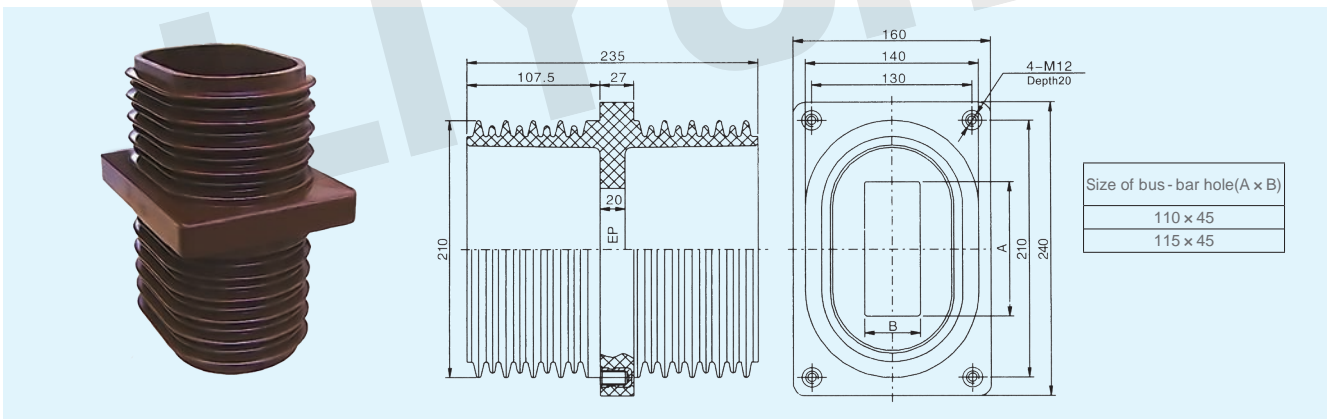

Model No.:LYC147
Name: TG3-12/130x210x235 Bushing