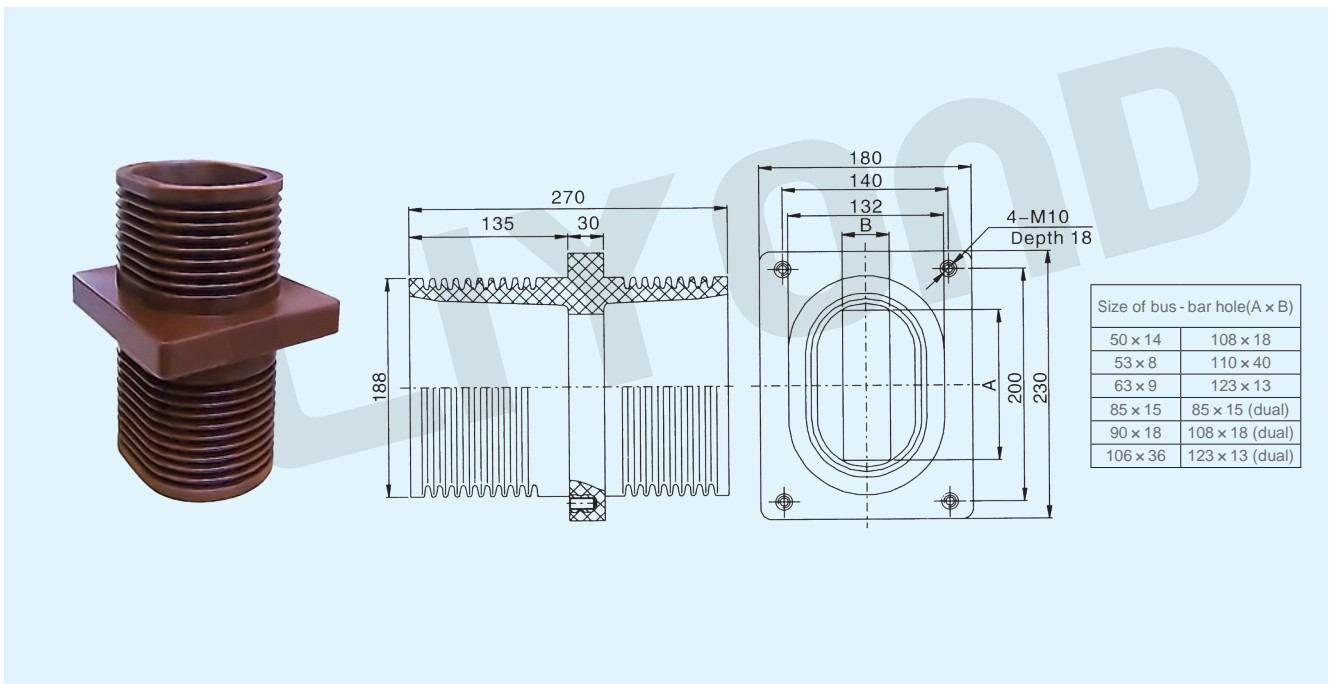

Model No.:LYC149
Name: TG3-12/140x200x270 Bushing