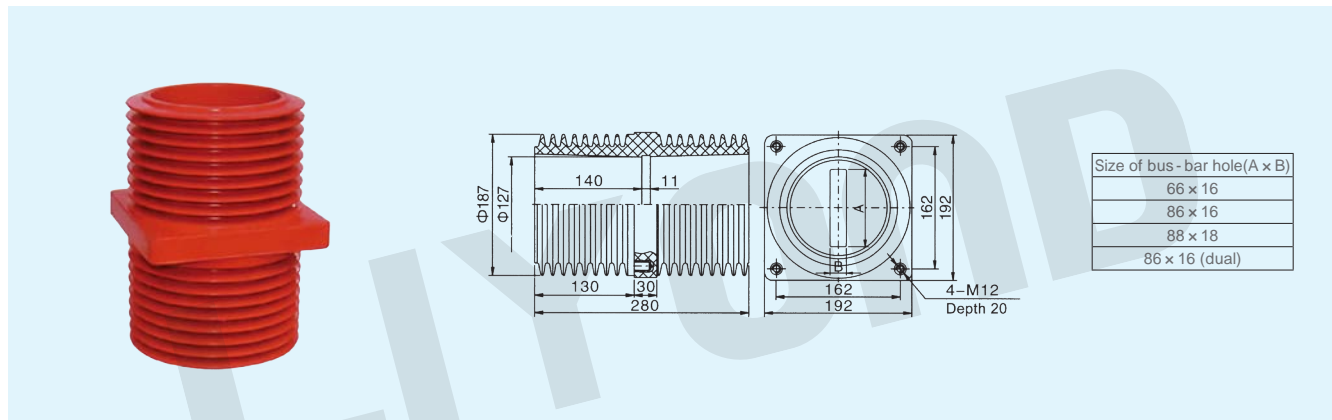

24KV BUSHING SERIES

Model No.:LYC150
Name: TG3-24/162x162x280 Bushing