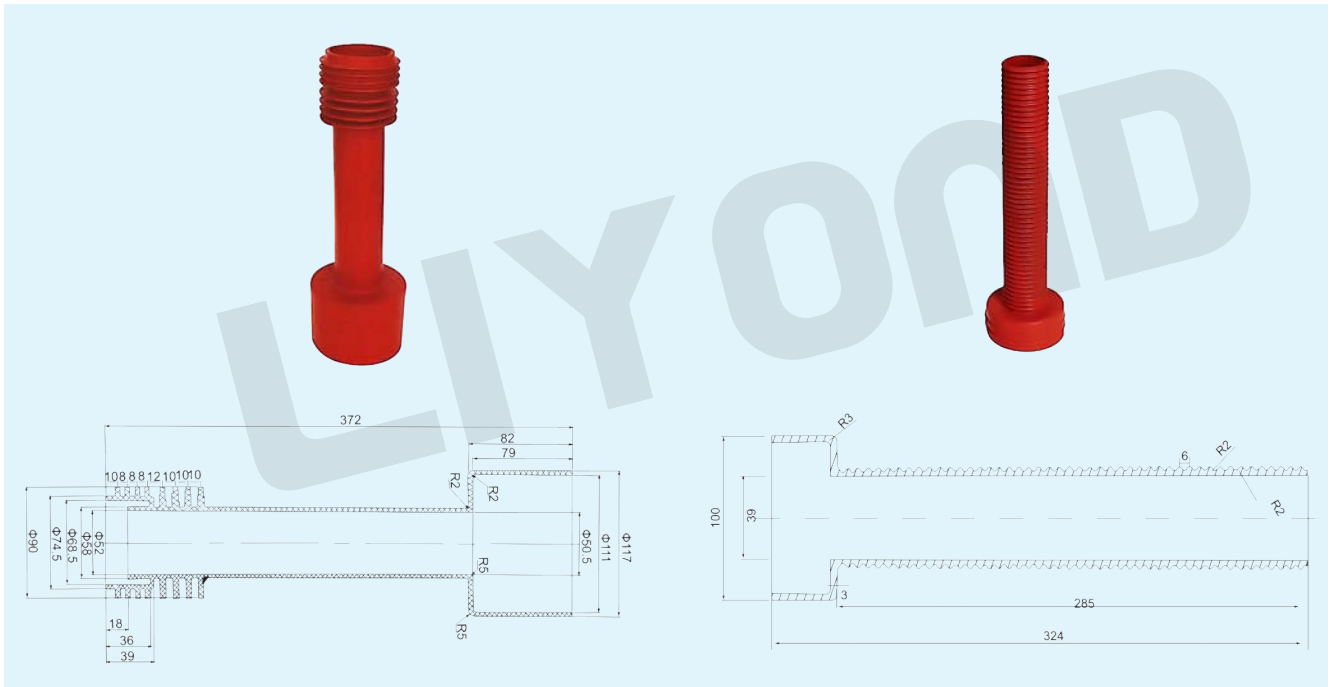

CONTACT ARM BUSHING SERIES

Model No.:LYC157
Name:VSE-24/ ϕ 50x372 Contact arm bushing (Fixed type)

Model No.:LYC158
Name:PT-12/ ϕ 39x324 Contact arm bushing (Fixed type)