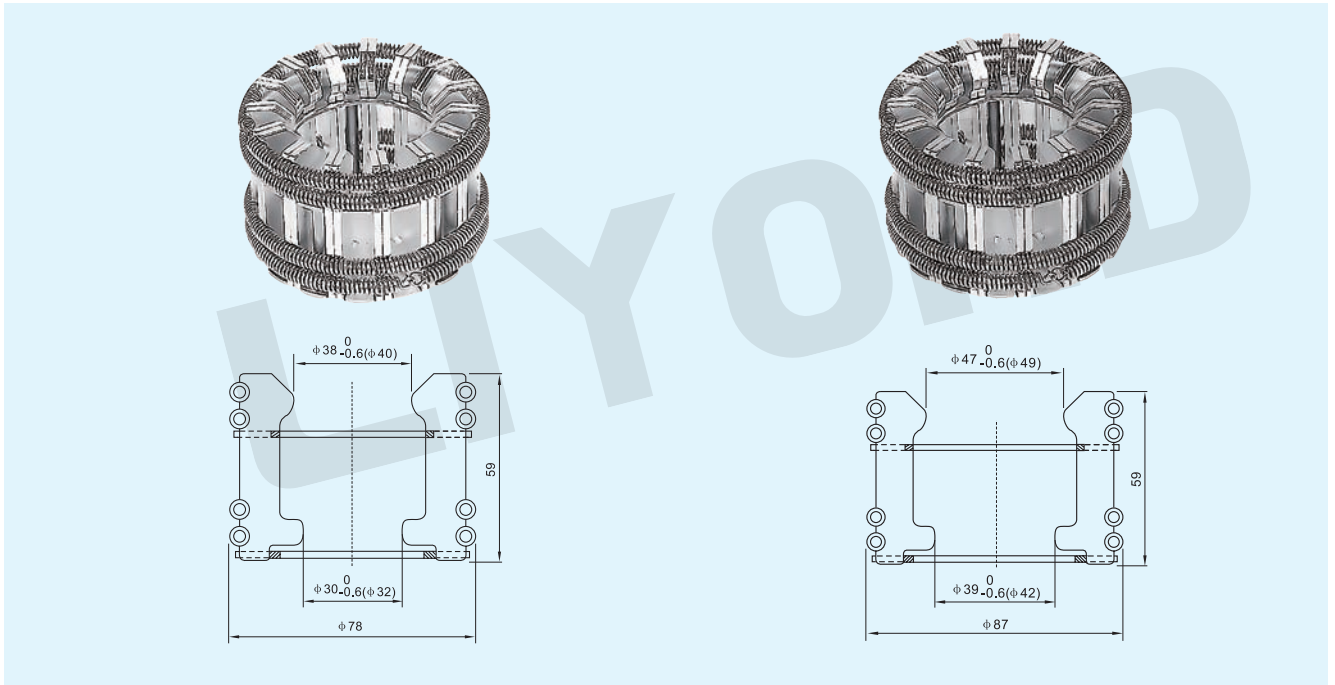

Model No.: LYA106
GC5-630/1250A Tulip contact with 24 sheets

Model No.: LYA127
GC5-630/1250A Tulip contact with 24 sheets

TULIP CONTACT SERIES

Model No.: LYA107
GC5-1250A Tulip contact with 30 sheets

Model No.: LYA108
GC5-1250A Tulip contact with 30 sheets