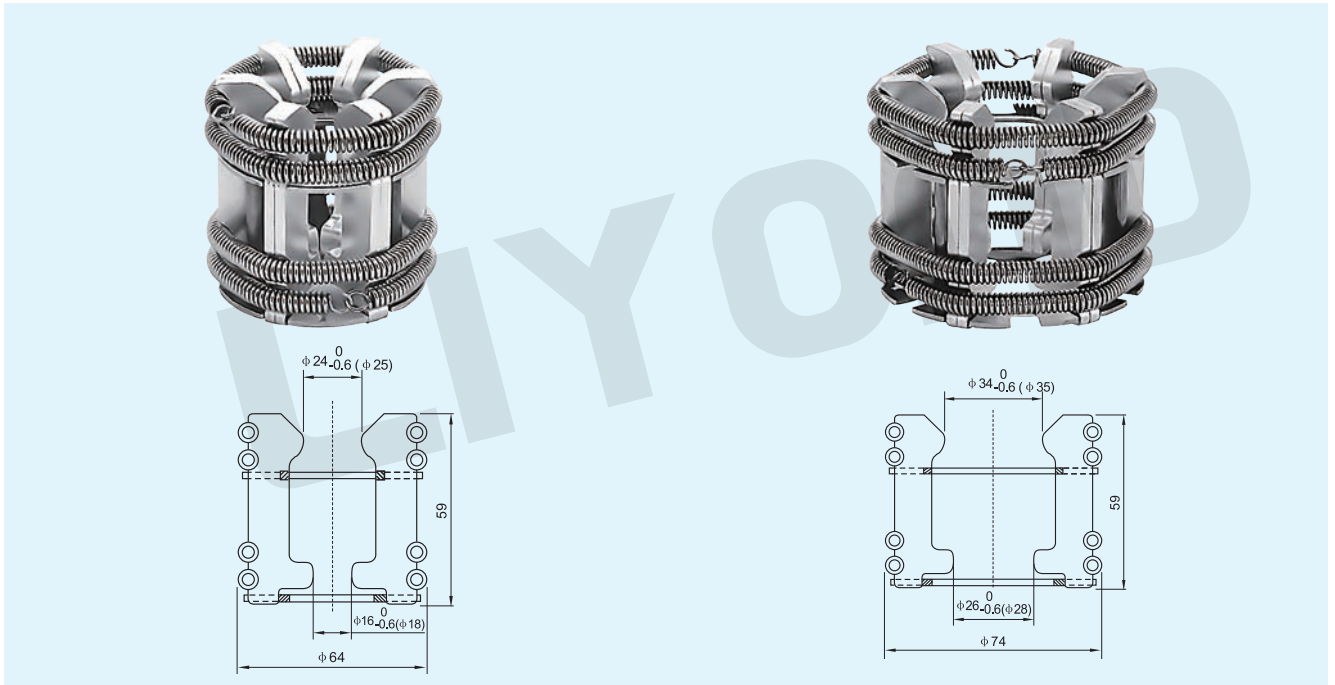

TULIP CONTACT SERIES

Contact Installation Diagram

Structural Features

- Annular spring with uniform pressure
- Adopt imported non - magnetic stainless steel,avoid eddy current
- Thick silver coating,strong abrasion strength
- Anti - tarnishing processing,avoid silver coating oxidation off
- Fixed contact insertion depth for reference : $34 \pm 2\text{mm}$

Model No.: LYA101
GC5-400A Tulip contact with 12 sheets(BGP50-10)

Model No.: LYA102
GC5-400/630A Tulip contact with 12 sheets

TULIP CONTACT SERIES

Model No.: LYA119
GC5-630A Tulip contact with 12 sheets

Model No.: LYA103
GC5-630/1000A Tulip contact with 12 sheets

Model No.: LYA120
GC5-630/800A Tulip contact with 18 sheets

Model No.: LYA104
GC5-630/1000A Tulip contact with 18 sheets

TULIP CONTACT SERIES

Model No.: LYA105
GC5-630/1000A Tulip contact with 18 sheets

Model No.: LYA121
GC5-1000A Tulip contact with 24 sheets

Model No.: LYA118
GC5-4000A Tulip contact with 84 sheets

Model No.: LYA130
GC5-4000A Tulip contact with 84 sheets

BALL SHAPE TULIP CONTACT SERIES

Contact Installation Diagram

Structural Features

- Spring piece with special processing, avoid oxidation rust
- Thick silver coating, strong abrasion strength
- Anti-tarnishing processing, avoid silver coating oxidation off
- Aluminum protective casing avoid spring piece deformation off
- Fixed contact insertion depth for reference : $22 \pm 2\text{mm}$