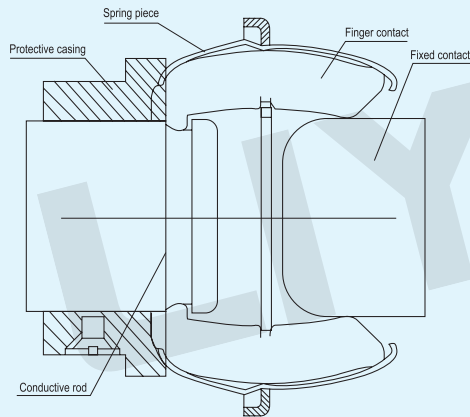

Model No.: LYA115
GC5-2500/3150A Tulip contact with 64 sheets

Model No.: LYA116
GC5-3150A Tulip contact with 64 sheets

TULIP CONTACT SERIES

Model No.: LYA129
GC5-3150A Tulip contact with 64 sheets

Model No.: LYA117
GC5-3150A Tulip contact with 72 sheets

Model No.: LYA118
GC5-4000A Tulip contact with 84 sheets

Model No.: LYA130
GC5-4000A Tulip contact with 84 sheets

BALL SHAPE TULIP CONTACT SERIES

Contact Installation Diagram

Structural Features

- Spring piece with special processing, avoid oxidation rust
- Thick silver coating, strong abrasion strength
- Anti-tarnishing processing, avoid silver coating oxidation off
- Aluminum protective casing avoid spring piece deformation off
- Fixed contact insertion depth for reference : $22 \pm 2\text{mm}$