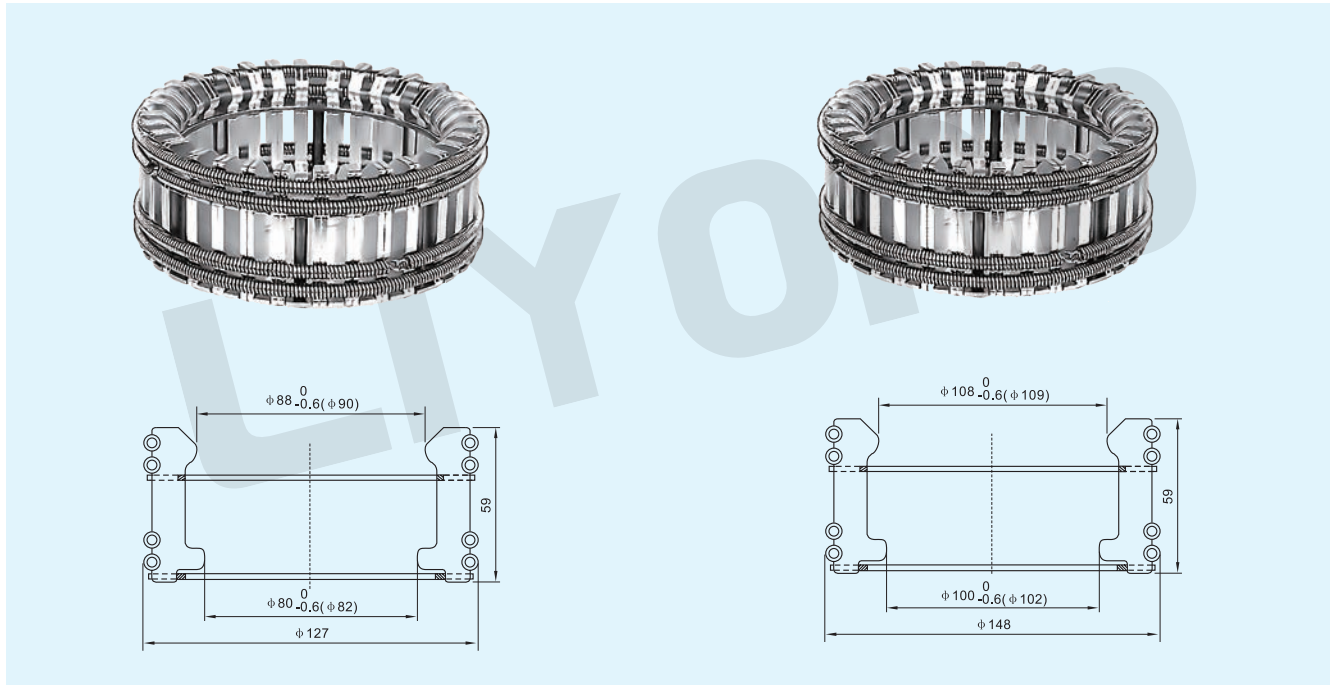

TULIP CONTACT SERIES

Contact Installation Diagram

Structural Features

- Annular spring with uniform pressure
- Adopt imported non - magnetic stainless steel,avoid eddy current
- Thick silver coating,strong abrasion strength
- Anti - tarnishing processing,avoid silver coating oxidation off
- Fixed contact insertion depth for reference : $34 \pm 2\text{mm}$

Model No.: LYA113
GC5-2000A Tulip contact with 48 sheets

Model No.: LYA128
GC5-2000A Tulip contact with 48 sheets

TULIP CONTACT SERIES

Model No.: LYA114
GC5-2500A Tulip contact with 60 sheets

Model No.: LYA126
GC5-2500/3150A Tulip contact with 60 sheets

Model No.: LYA118
GC5-4000A Tulip contact with 84 sheets

Model No.: LYA130
GC5-4000A Tulip contact with 84 sheets

BALL SHAPE TULIP CONTACT SERIES

Contact Installation Diagram

Structural Features

- Spring piece with special processing, avoid oxidation rust
- Thick silver coating, strong abrasion strength
- Anti-tarnishing processing, avoid silver coating oxidation off
- Aluminum protective casing avoid spring piece deformation off
- Fixed contact insertion depth for reference : $22 \pm 2\text{mm}$