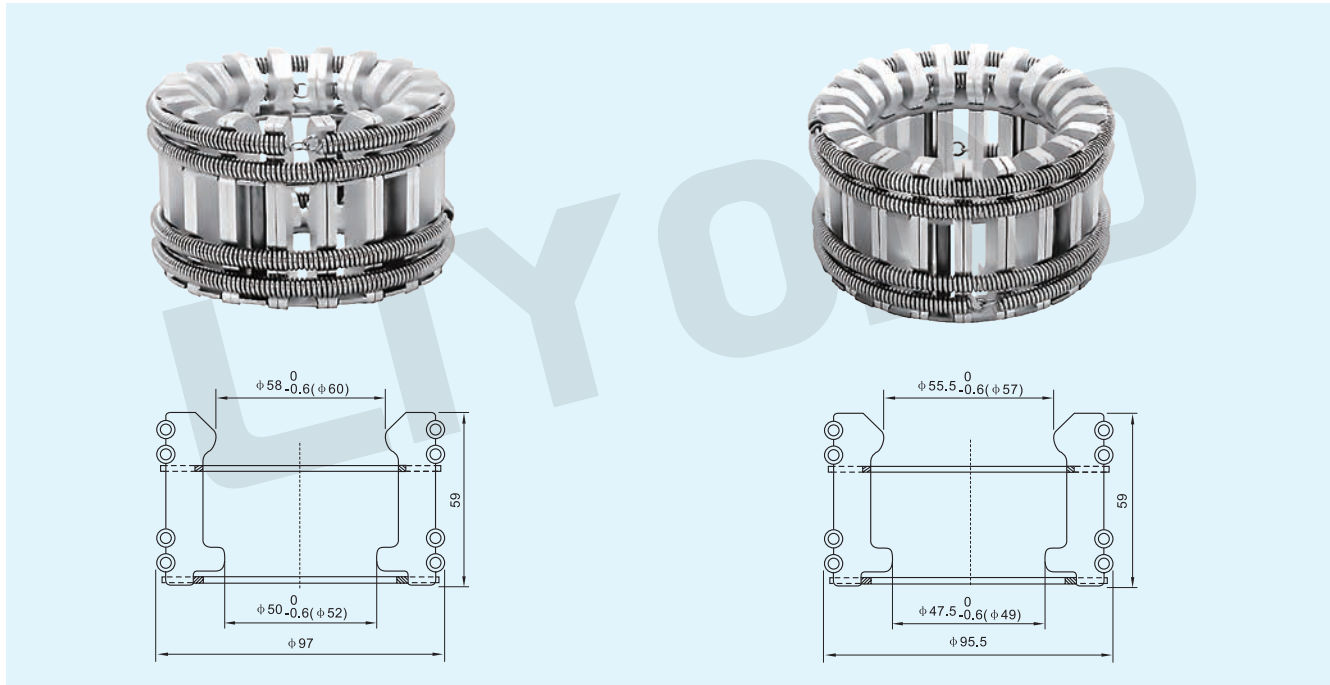

Model No.: LYA124
GC5-2000A Tulip contact with 42 sheets

TULIP CONTACT SERIES

Model No.: LYA110
GC5-1600A Tulip contact with 40 sheets

Model No.: LYA122
GC5-2000A Tulip contact with 40 sheets

Model No.: LYA111
GC5-2000A Tulip contact with 42 sheets