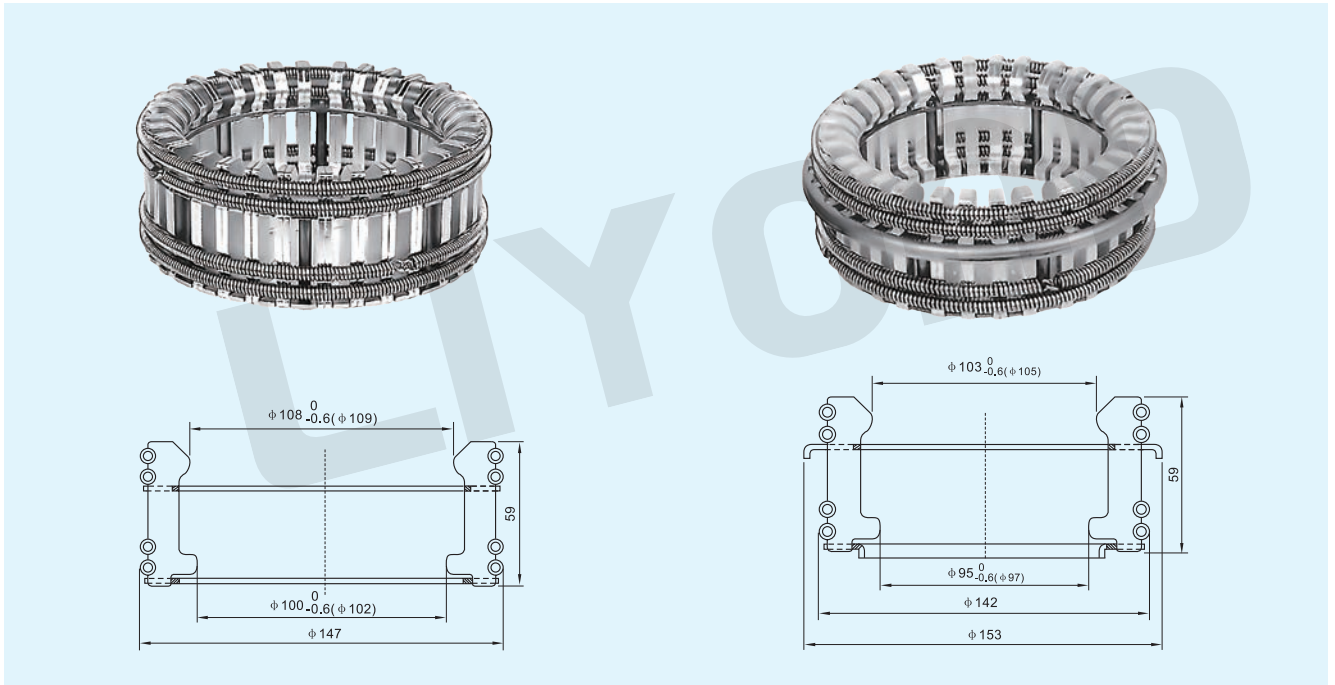

Model No.: LYA115
GC5-2500/3150A Tulip contact with 64 sheets

Model No.: LYA116
GC5-3150A Tulip contact with 64 sheets

TULIP CONTACT SERIES

Model No.: LYA129
GC5-3150A Tulip contact with 64 sheets

Model No.: LYA117
GC5-3150A Tulip contact with 72 sheets

Model No.: LYA118
GC5-4000A Tulip contact with 84 sheets

Model No.: LYA130
GC5-4000A Tulip contact with 84 sheets

BALL SHAPE TULIP CONTACT SERIES

Contact Installation Diagram

Structural Features

- Spring piece with special processing, avoid oxidation rust
- Thick silver coating, strong abrasion strength
- Anti-tarnishing processing, avoid silver coating oxidation off
- Aluminum protective casing avoid spring piece deformation off
- Fixed contact insertion depth for reference : $22 \pm 2\text{mm}$