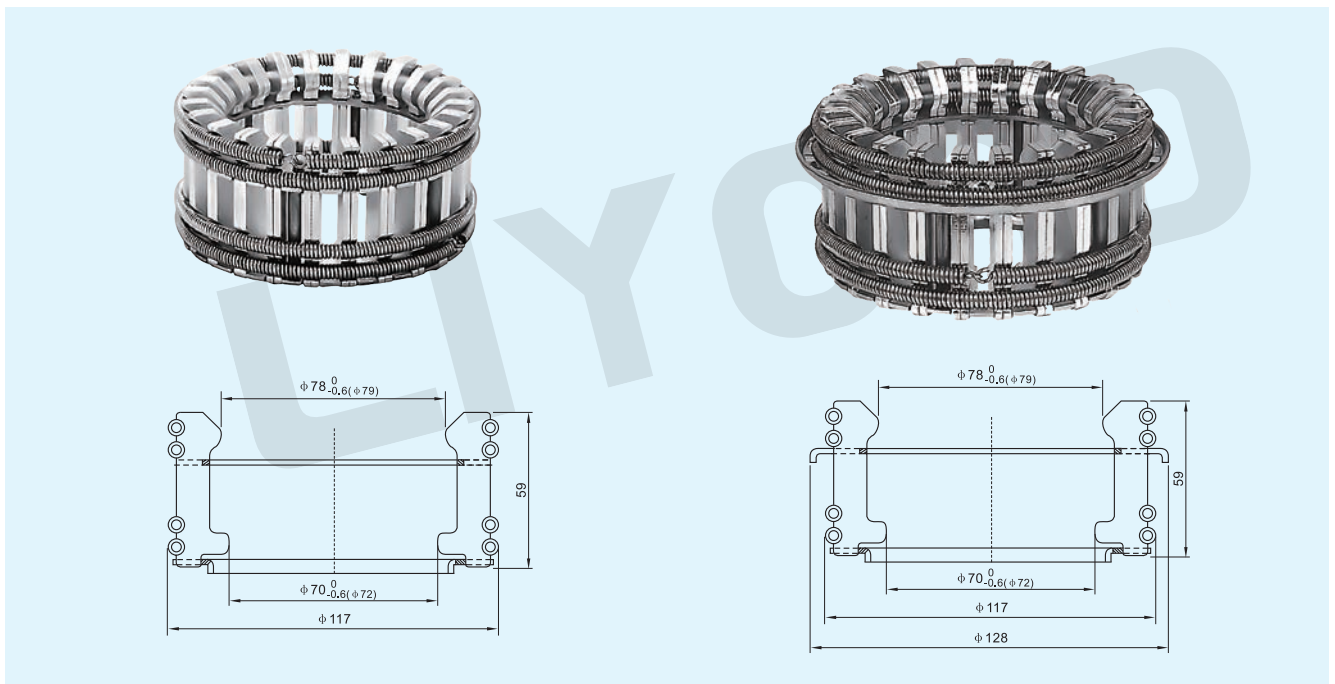

Model No.: LYA113
GC5-2000A Tulip contact with 48 sheets

Model No.: LYA126
GC5-2500/3150A Tulip contact with 60 sheets

Model No.: LYA128
GC5-2000A Tulip contact with 48 sheets