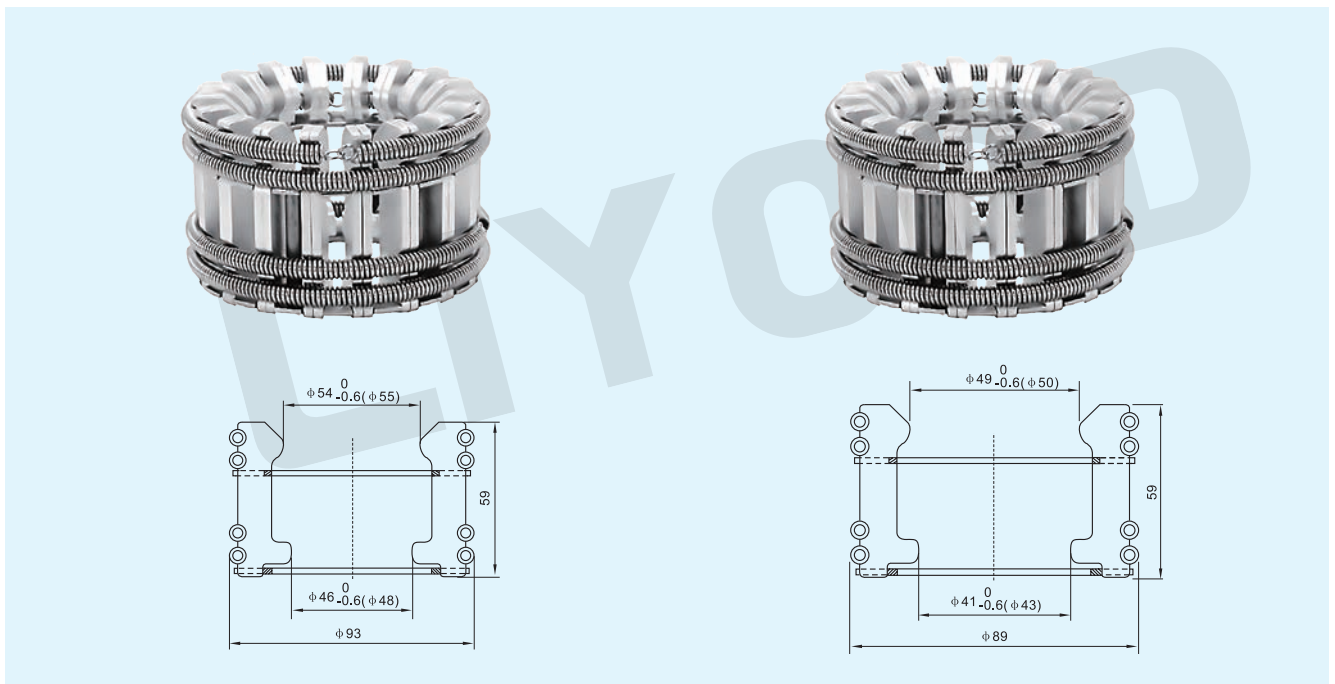

Model No.: LYA109
GC5-1600A Tulip contact with 36 sheets

Model No.: LYA122
GC5-2000A Tulip contact with 40 sheets

Model No.: LYA123
GC5-1600A Tulip contact with 40 sheets