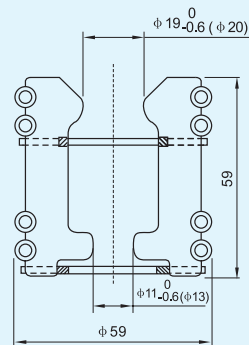

Model No.: LYA103
GC5-630/1000A Tulip contact with 12 sheets