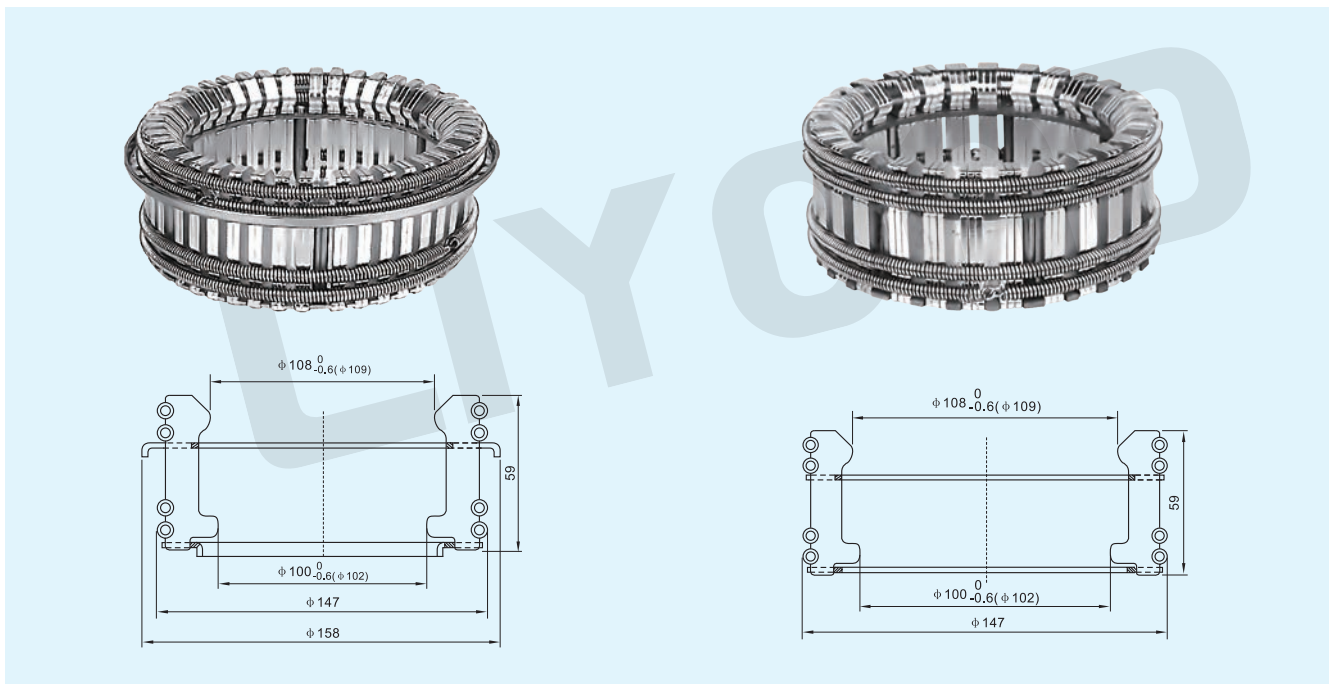

Model No.: LYA118
GC5-4000A Tulip contact with 84 sheets

Model No.: LYA130
GC5-4000A Tulip contact with 84 sheets

BALL SHAPE TULIP CONTACT SERIES

Contact Installation Diagram

Structural Features

- Spring piece with special processing, avoid oxidation rust
- Thick silver coating, strong abrasion strength
- Anti-tarnishing processing, avoid silver coating oxidation off
- Aluminum protective casing avoid spring piece deformation off
- Fixed contact insertion depth for reference : $22 \pm 2\text{mm}$