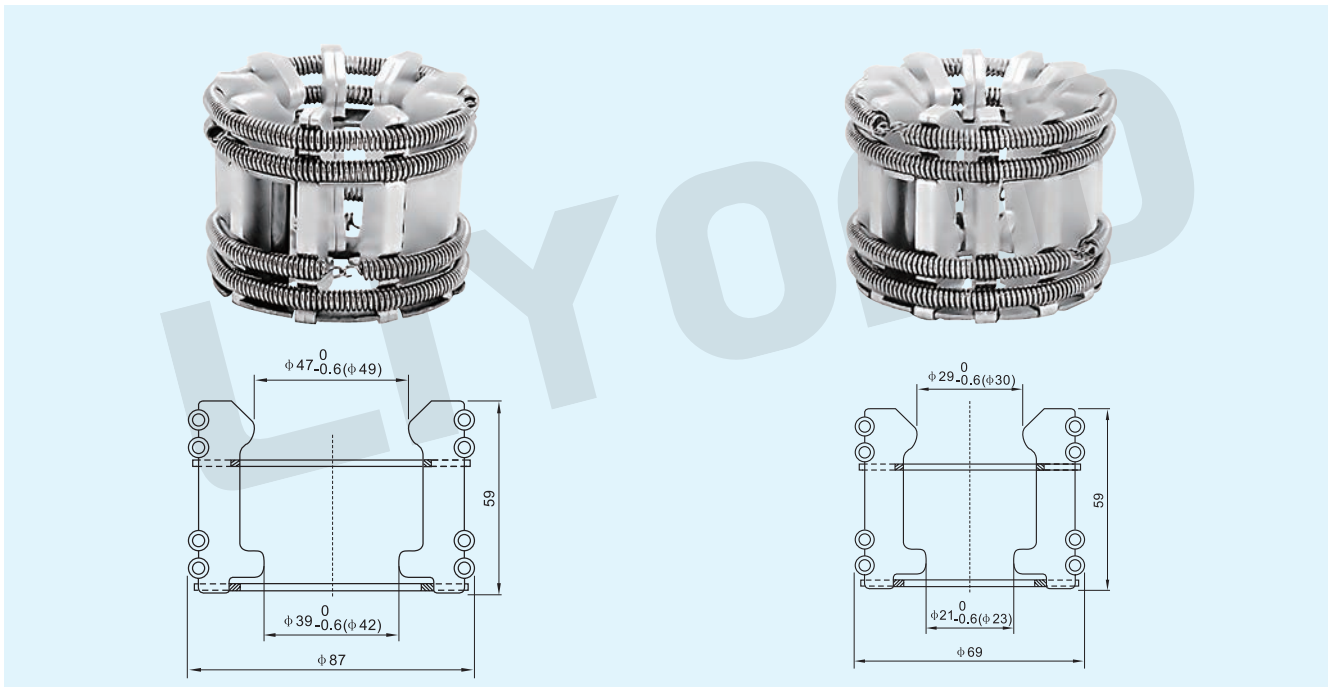

TULIP CONTACT SERIES

Contact Installation Diagram

Structural Features

- Annular spring with uniform pressure
- Adopt imported non - magnetic stainless steel,avoid eddy current
- Thick silver coating,strong abrasion strength
- Anti - tarnishing processing,avoid silver coating oxidation off
- Fixed contact insertion depth for reference : $34 \pm 2\text{mm}$

Model No.: LYA120
GC5-630/800A Tulip contact with 18 sheets

Model No.: LYA104
GC5-630/1000A Tulip contact with 18 sheets

TULIP CONTACT SERIES

Model No.: LYA105
GC5-630/1000A Tulip contact with 18 sheets

Model No.: LYA121
GC5-1000A Tulip contact with 24 sheets

Model No.: LYA118
GC5-4000A Tulip contact with 84 sheets

Model No.: LYA130
GC5-4000A Tulip contact with 84 sheets

BALL SHAPE TULIP CONTACT SERIES

Contact Installation Diagram

Structural Features

- Spring piece with special processing, avoid oxidation rust
- Thick silver coating, strong abrasion strength
- Anti-tarnishing processing, avoid silver coating oxidation off
- Aluminum protective casing avoid spring piece deformation off
- Fixed contact insertion depth for reference : $22 \pm 2\text{mm}$