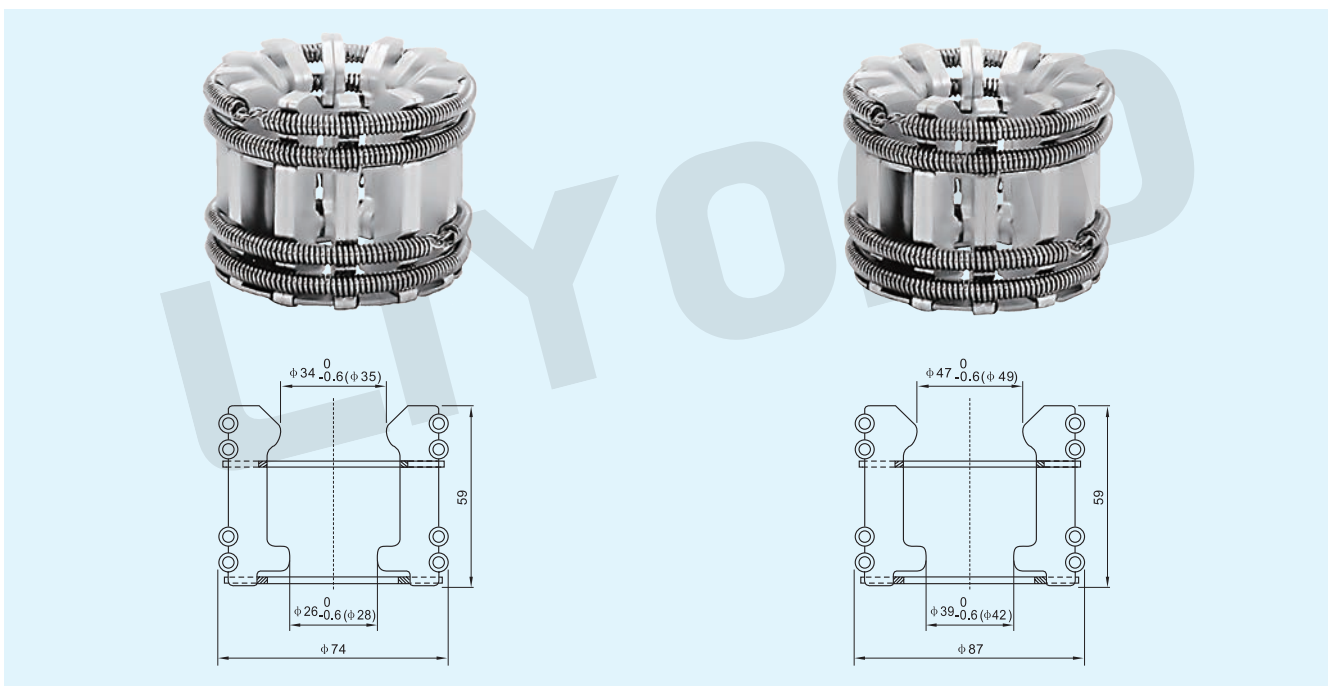

Model No.: LYA106
GC5-630/1250A Tulip contact with 24 sheets

Model No.: LYA108
GC5-1250A Tulip contact with 30 sheets

Model No.: LYA127
GC5-630/1250A Tulip contact with 24 sheets