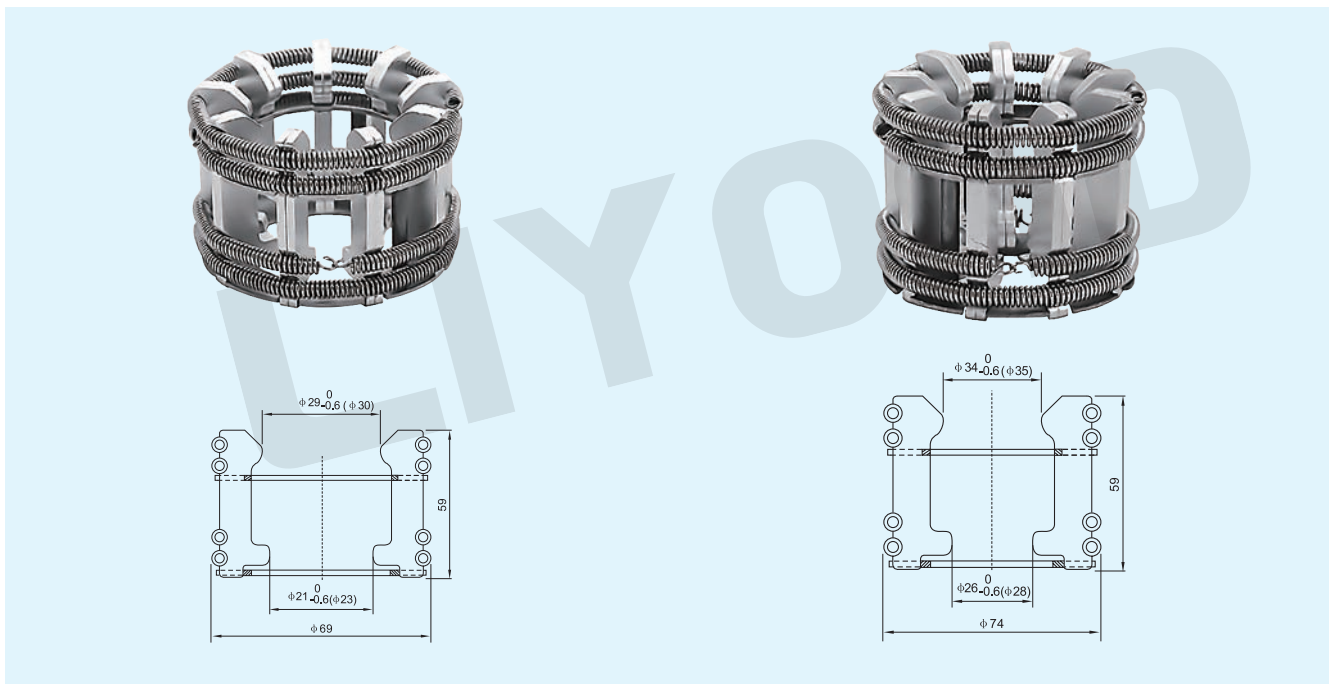

TULIP CONTACT SERIES

Contact Installation Diagram

Structural Features

- Annular spring with uniform pressure
- Adopt imported non - magnetic stainless steel,avoid eddy current
- Thick silver coating,strong abrasion strength
- Anti - tarnishing processing,avoid silver coating oxidation off
- Fixed contact insertion depth for reference : $34 \pm 2\text{mm}$

Model No.: LYA101
GC5-400A Tulip contact with 12 sheets(BGP50-10)

Model No.: LYA102
GC5-400/630A Tulip contact with 12 sheets

TULIP CONTACT SERIES

Model No.: LYA119
GC5-630A Tulip contact with 12 sheets

Model No.: LYA103
GC5-630/1000A Tulip contact with 12 sheets

Model No.: LYA120
GC5-630/800A Tulip contact with 18 sheets

Model No.: LYA104
GC5-630/1000A Tulip contact with 18 sheets

TULIP CONTACT SERIES

Model No.: LYA105
GC5-630/1000A Tulip contact with 18 sheets

Model No.: LYA121
GC5-1000A Tulip contact with 24 sheets

Model No.: LYA118
GC5-4000A Tulip contact with 84 sheets

Model No.: LYA130
GC5-4000A Tulip contact with 84 sheets

BALL SHAPE TULIP CONTACT SERIES

Contact Installation Diagram

Structural Features

- Spring piece with special processing, avoid oxidation rust
- Thick silver coating, strong abrasion strength
- Anti-tarnishing processing, avoid silver coating oxidation off
- Aluminum protective casing avoid spring piece deformation off
- Fixed contact insertion depth for reference : $22 \pm 2\text{mm}$