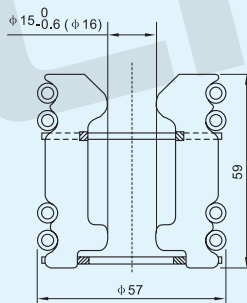

TULIP CONTACT SERIES

Contact Installation Diagram

Structural Features

- Annular spring with uniform pressure
- Adopt imported non - magnetic stainless steel,avoid eddy current
- Thick silver coating,strong abrasion strength
- Anti - tarnishing processing,avoid silver coating oxidation off
- Fixed contact insertion depth for reference : $34 \pm 2\text{mm}$

Model No.: LYA101
GC5-400A Tulip contact with 12 sheets(BGP50-10)

Model No.: LYA102
GC5-400/630A Tulip contact with 12 sheets