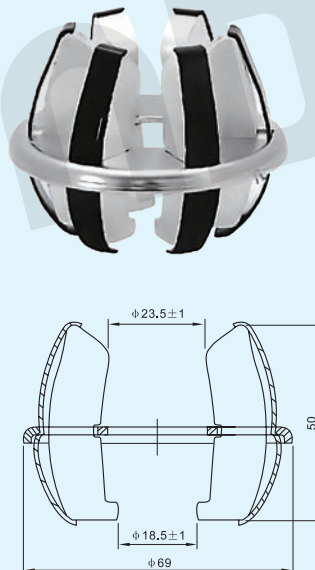

Model No.: LYA118
GC5-4000A Tulip contact with 84 sheets

Model No.: LYA130
GC5-4000A Tulip contact with 84 sheets

BALL SHAPE TULIP CONTACT SERIES

Contact Installation Diagram

Structural Features

- Spring piece with special processing, avoid oxidation rust
- Thick silver coating, strong abrasion strength
- Anti-tarnishing processing, avoid silver coating oxidation off
- Aluminum protective casing avoid spring piece deformation off
- Fixed contact insertion depth for reference : $22 \pm 2\text{mm}$

Model No.: LYA201
GC4-400A Ball shape Tulip contact with 4 sheets

Model No.: LYA202
GC4-630A Ball shape Tulip contact with 6 sheets

BALL SHAPE TULIP CONTACT SERIES

Model No.: LYA203
GC4-1000A Ball shape Tulip contact with 10 sheets