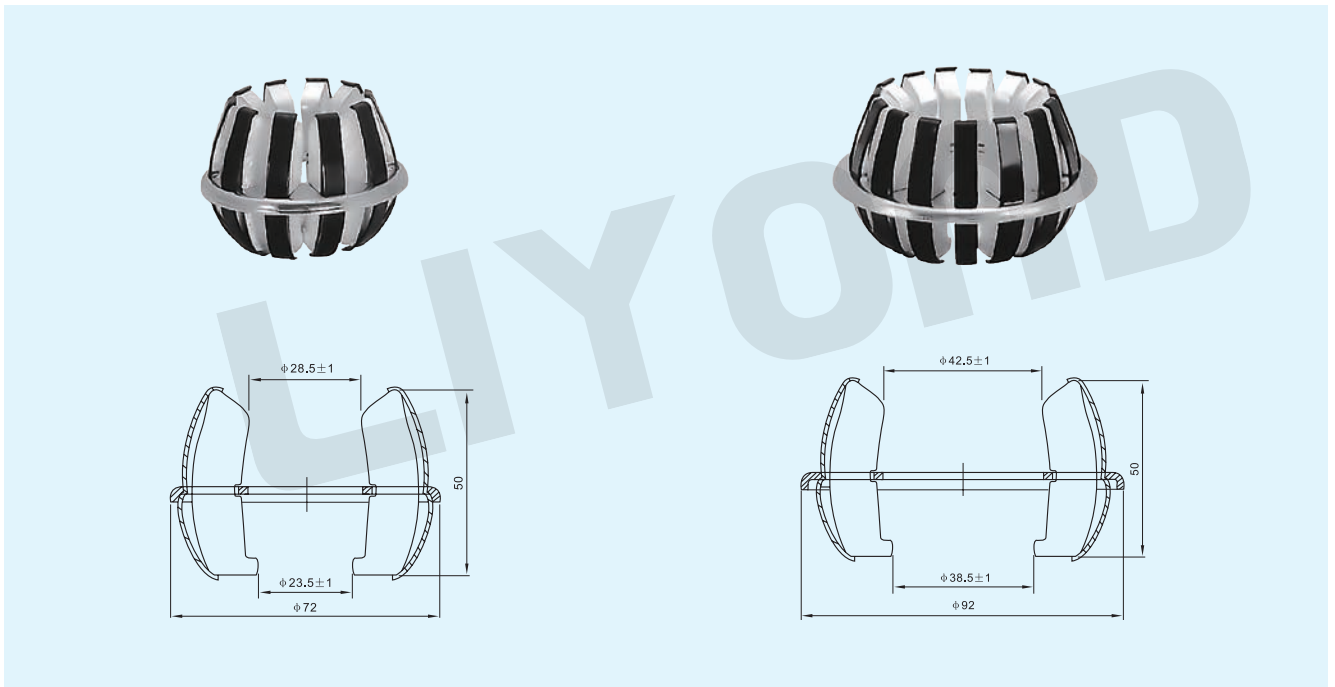

Model No.: LYA206
GC4-3150A Ball shape Tulip contact with 30 sheets

BALL SHAPE TULIP CONTACT SERIES

Model No.: LYA203
GC4-1000A Ball shape Tulip contact with 10 sheets

Model No.: LYA204
GC4-1250A Ball shape Tulip contact with 15 sheets

Model No.: LYA205
GC4-2500A Ball shape Tulip contact with 24 sheets