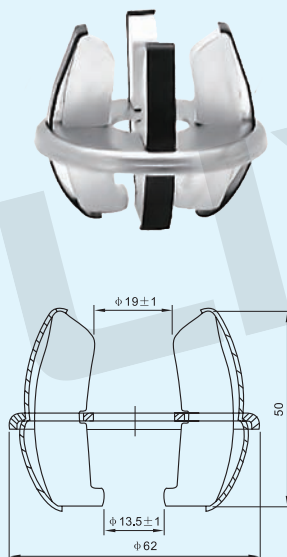

Model No.: LYA118
GC5-4000A Tulip contact with 84 sheets

Model No.: LYA130
GC5-4000A Tulip contact with 84 sheets

BALL SHAPE TULIP CONTACT SERIES

Contact Installation Diagram

Structural Features

- Spring piece with special processing, avoid oxidation rust
- Thick silver coating, strong abrasion strength
- Anti-tarnishing processing, avoid silver coating oxidation off
- Aluminum protective casing avoid spring piece deformation off
- Fixed contact insertion depth for reference : $22 \pm 2\text{mm}$

Model No.: LYA201
GC4-400A Ball shape Tulip contact with 4 sheets

Model No.: LYA202
GC4-630A Ball shape Tulip contact with 6 sheets

BALL SHAPE TULIP CONTACT SERIES

Model No.: LYA203
GC4-1000A Ball shape Tulip contact with 10 sheets