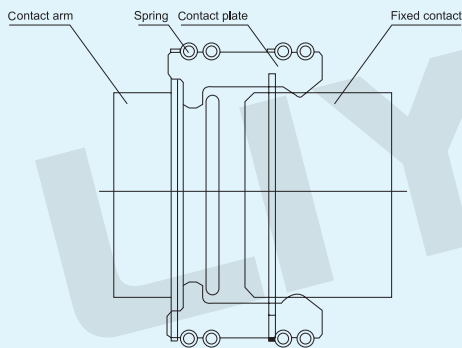

TULIP CONTACT SERIES

Contact Installation Diagram

Structural Features

- Annular spring with uniform pressure
- Adopt imported non - magnetic stainless steel,avoid eddy current
- Thick silver coating,strong abrasion strength
- Anti - tarnishing processing,avoid silver coating oxidation off
- Fixed contact insertion depth for reference : $34 \pm 2\text{mm}$

Model No.: LYA101
GC5-400A Tulip contact with 12 sheets(BGP50-10)

Model No.: LYA102
GC5-400/630A Tulip contact with 12 sheets

TULIP CONTACT SERIES

Model No.: LYA119
GC5-630A Tulip contact with 12 sheets

Model No.: LYA103
GC5-630/1000A Tulip contact with 12 sheets

Model No.: LYA120
GC5-630/800A Tulip contact with 18 sheets

Model No.: LYA104
GC5-630/1000A Tulip contact with 18 sheets

TULIP CONTACT SERIES

Model No.: LYA105
GC5-630/1000A Tulip contact with 18 sheets

Model No.: LYA121
GC5-1000A Tulip contact with 24 sheets