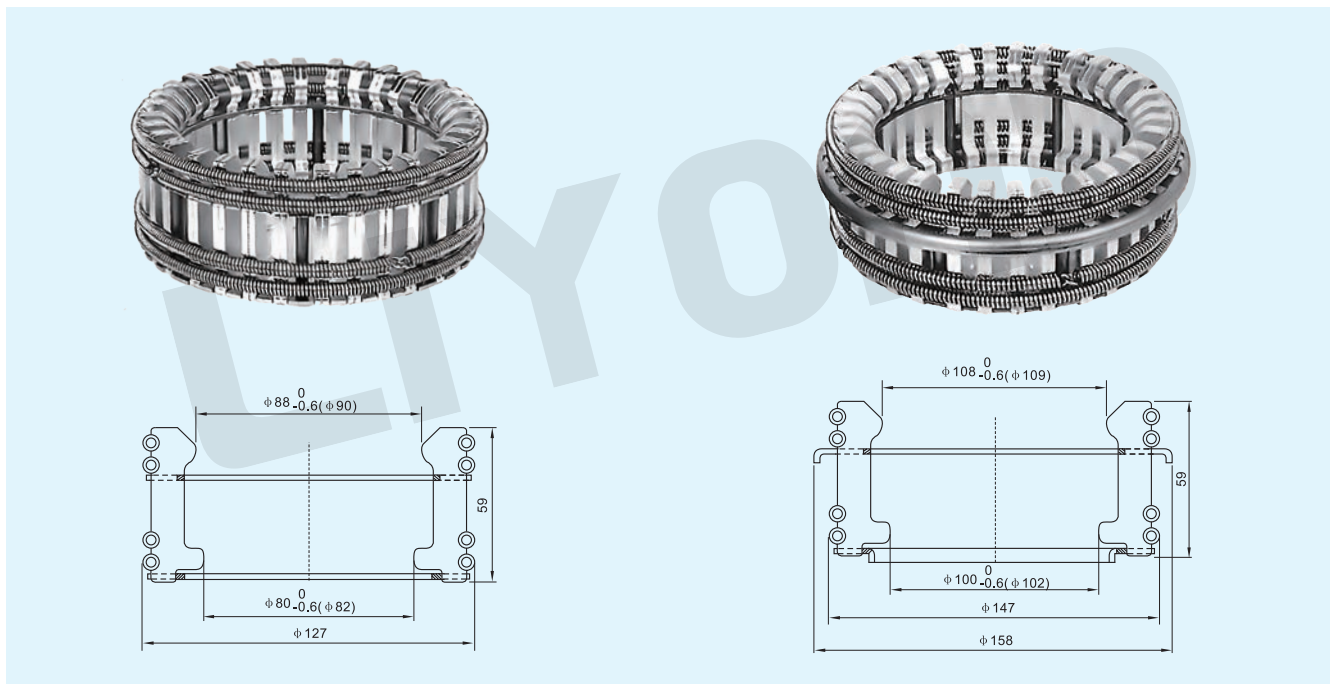

Model No.: LYA115
GC5-2500/3150A Tulip contact with 64 sheets

Model No.: LYA117
GC5-3150A Tulip contact with 72 sheets

Model No.: LYA116
GC5-3150A Tulip contact with 64 sheets