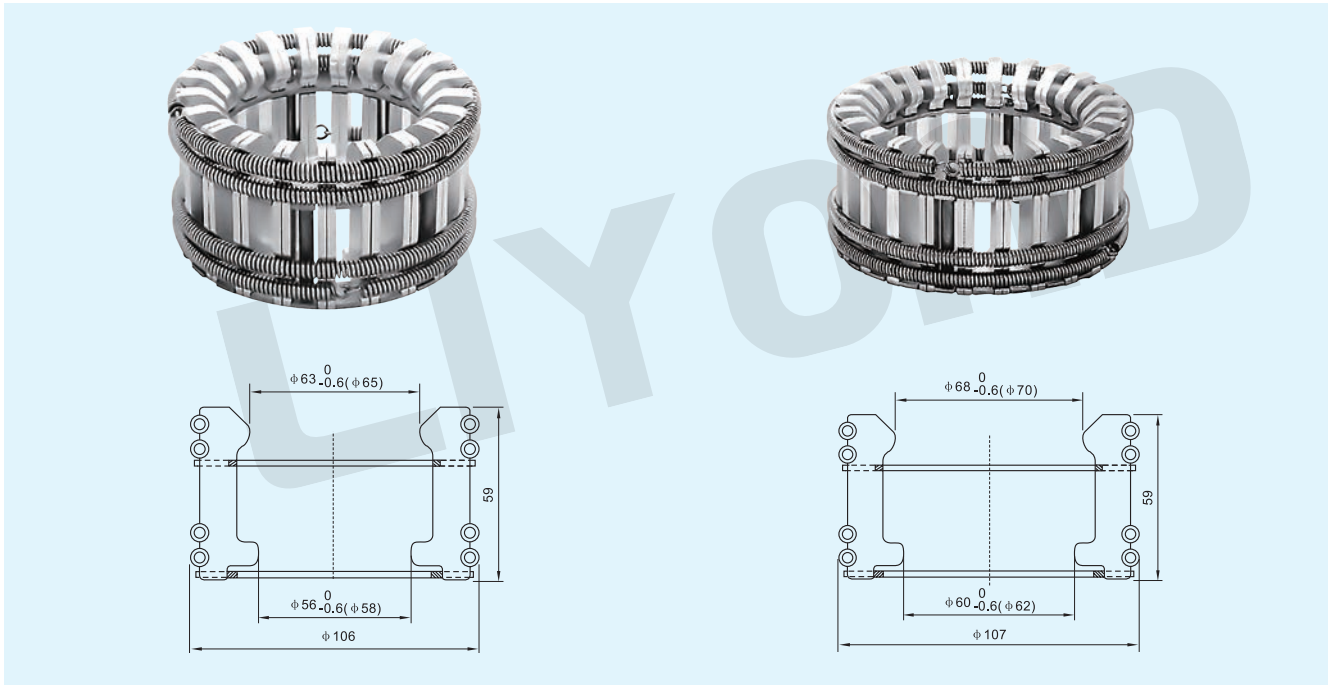

TULIP CONTACT SERIES

Contact Installation Diagram

Structural Features

- Annular spring with uniform pressure
- Adopt imported non - magnetic stainless steel,avoid eddy current
- Thick silver coating,strong abrasion strength
- Anti - tarnishing processing,avoid silver coating oxidation off
- Fixed contact insertion depth for reference : $34 \pm 2\text{mm}$

Model No.: LYA111
GC5-2000A Tulip contact with 42 sheets

Model No.: LYA124
GC5-2000A Tulip contact with 42 sheets

TULIP CONTACT SERIES

Model No.: LYA125
GC5-2000A Tulip contact with 42 sheets

Model No.: LYA112
GC5-2000A Tulip contact with 48 sheets