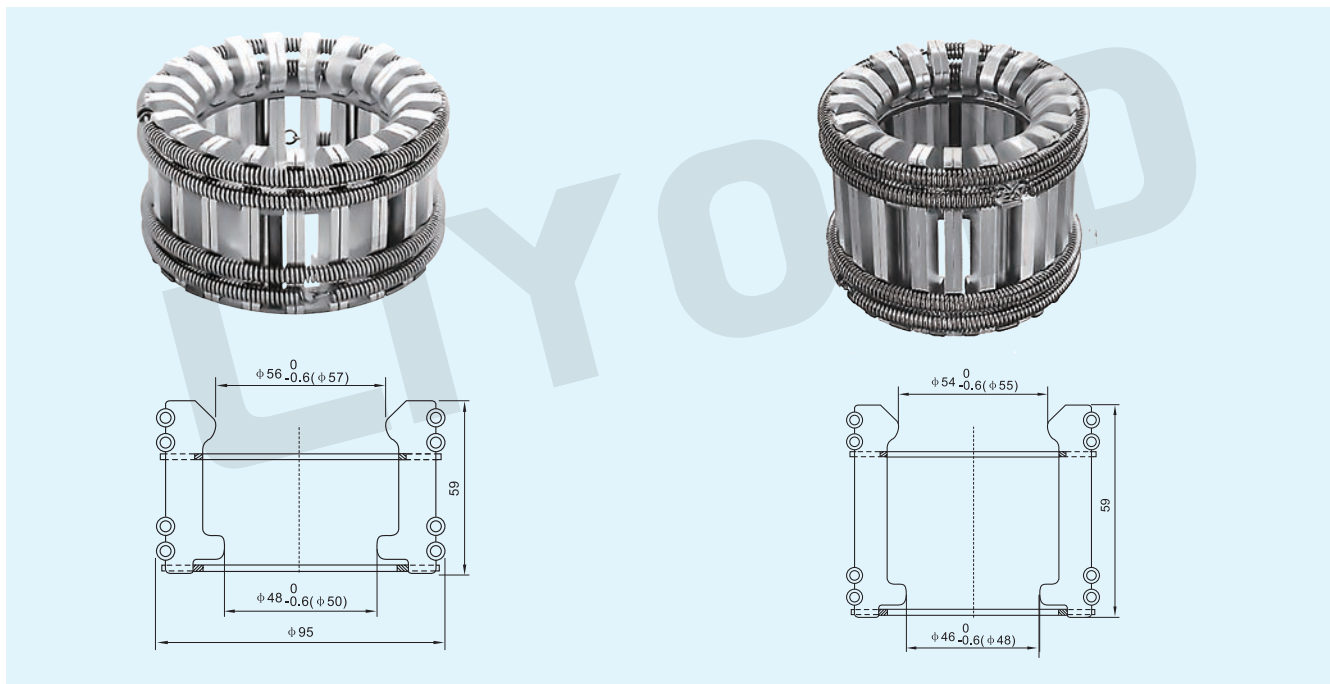

Model No.: LYA111
GC5-2000A Tulip contact with 42 sheets

Model No.: LYA112
GC5-2000A Tulip contact with 48 sheets

Model No.: LYA124
GC5-2000A Tulip contact with 42 sheets